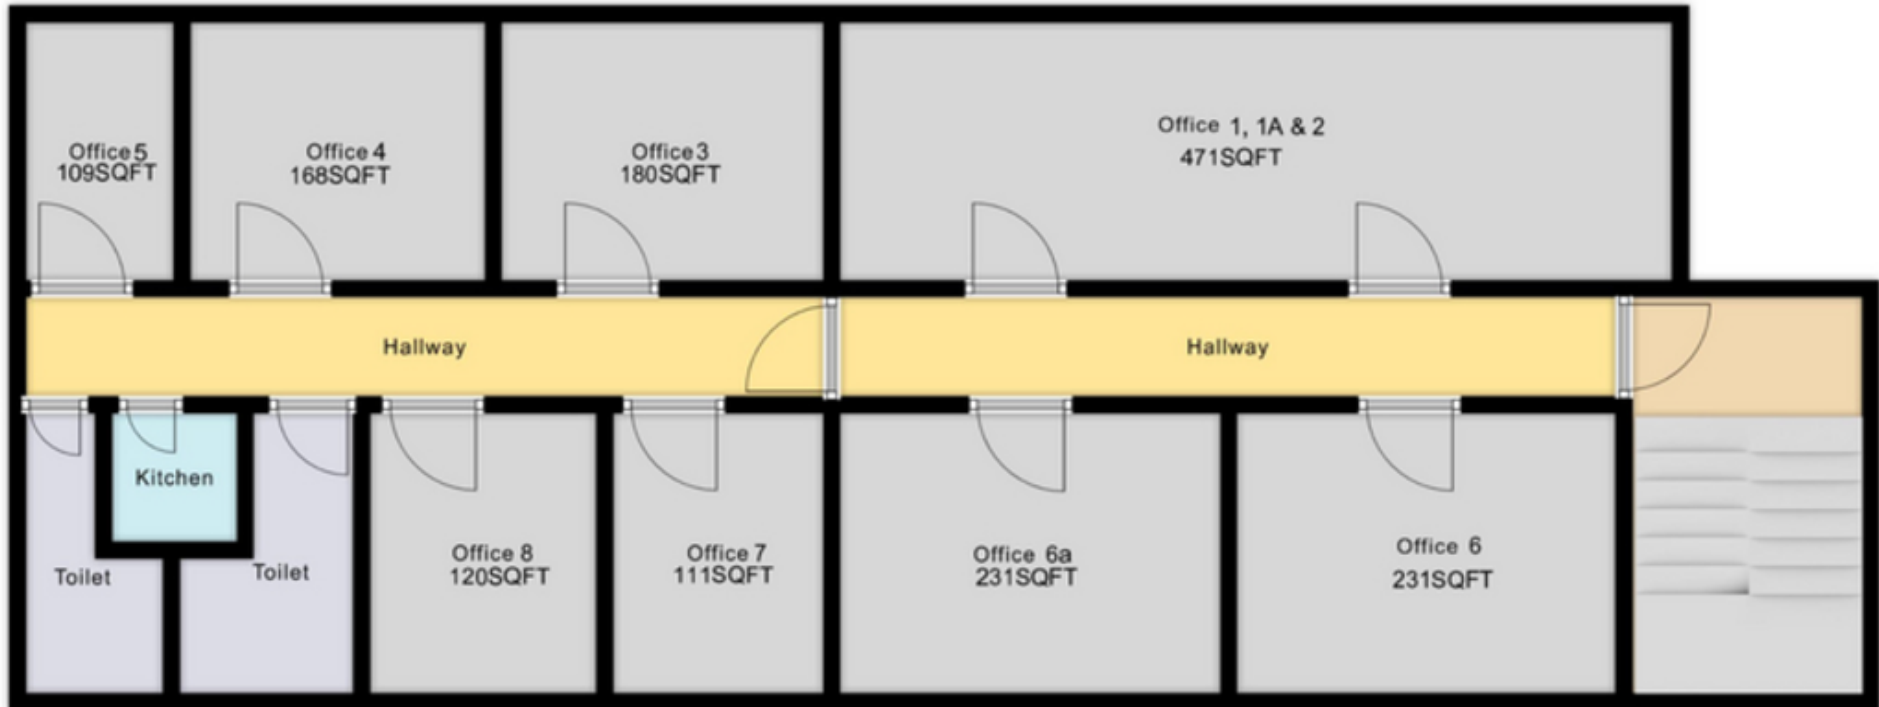

R. Swain & Sons Ltd

Manchester Freight Terminal, Chaddock Lane, Astley M28 1DP

TO LET COMMERCIAL
TO LET WIGAN TO LET BOLTON